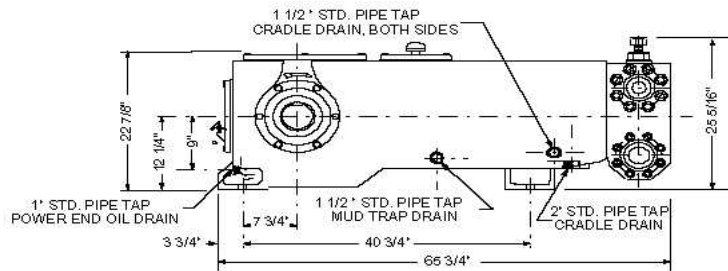

Oilmaster®

200T

Triplex Plunger Pump

Specifications:

Stroke Length: in (mm)	5	(127.0)
Rated power at 500 RPM: hp (kw)	200	(149)
Rated Plunger Load: lbs (Kg)	11870	(5383)
Maximum discharge working pressure:psi (bar)		
"L" Series	1679	(116)
"M" Series	3347	(231)
"H" Series	5000	(345)
Oil Capacity: gallons (liters)		
Crankcase	8	(30.3)
Gear unit (max)	6.5	(24.6)
Weight: lbs (kg)		
Pump only	4486	(2034)

Optional Accessories:

- Bolt-on gear reducer
- Packing lubrication
- Positive crankcase lubrication

	Plgr. Dia. (in.)	Plgr. Area (in²)	BPD per RPM	Max Pres. psi	100 RPM*		150 RPM*		200 RPM		250 RPM		300 RPM		350 RPM		400 RPM		
					GPM	BPD	GPM	BPD	GPM	BPD	GPM	BPD	GPM	BPD	GPM	BPD	GPM	BPD	
200T-L	4	12.57	0.816	27.98	945	82	2798	122	4197	163	5595	204	6994	245	8393	286	9792	---	---
	3 3/4	11.04	0.717	24.59	1075	72	2459	108	3688	143	4918	179	6147	215	7377	251	8606	287	9836
	3 1/2	9.621	0.625	21.42	1234	62	2142	94	3213	125	4284	156	5355	187	6426	219	7497	250	8568
	3 1/4	8.296	0.539	18.47	1431	54	1847	81	2770	108	3694	135	4617	162	5541	189	6464	215	7388
	3	7.069	0.459	15.74	1679	46	1574	69	2361	92	3147	115	3934	138	4721	161	5508	184	6295
200T-M	2 3/4	5.940	0.386	13.22	1998	39	1322	58	1984	77	2645	96	3306	116	3967	135	4628	154	5289
	2 5/8	5.412	0.351	12.05	2193	35	1205	53	1807	70	2410	88	3012	105	3615	123	4217	141	4820
	2 3/8	4.430	0.288	9.86	2679	29	986	43	1479	58	1973	72	2466	86	2959	101	3452	115	3945
	2 1/4	3.976	0.258	8.85	2985	26	885	39	1328	52	1770	65	2213	77	2656	90	3098	103	3541
	2 1/8	3.547	0.23	7.90	3347	23	790	35	1184	46	1579	58	1974	69	2369	81	2764	92	3158
200T-H	2	3.142	0.204	6.99	3778	20	699	31	1049	41	1399	51	1749	61	2098	71	2448	82	2798
	1 7/8	2.761	0.179	6.15	4299	18	615	27	922	36	1229	45	1537	54	1844	63	2152	72	2459
	1 3/4	2.405	0.156	5.36	4935	16	536	23	803	31	1071	39	1339	47	1607	55	1874	62	2142
	1 5/8	2.074	0.135	4.62	5000	13	462	20	693	27	923	34	1154	40	1385	47	1616	54	1847
	1 1/2	1.767	0.115	3.93	5000	11	393	17	590	23	787	29	984	34	1180	40	1377	46	1574

Head Office:
6120 Davies Road
Edmonton, AB
T6E 4M9

Phone: (780) 485-2010 • Toll Free: (866) 707-7867
Fax: (780) 485-1938
• Calgary • Drayton Valley • Lethbridge
www.rotatingright.com