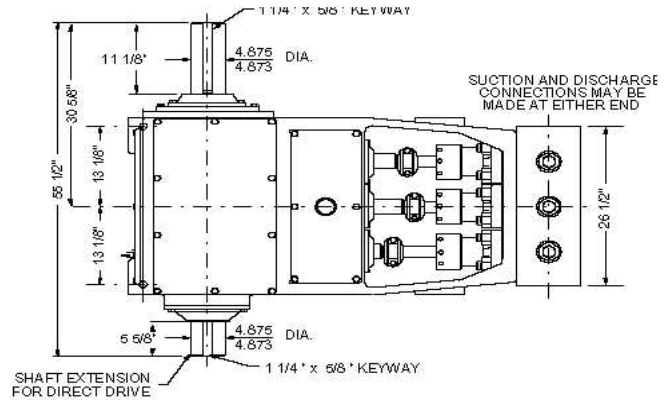

Oilmaster®

200T

Triplex Plunger Pump

Specifications:

Stroke Length: in (mm)	5	(127.0)
Rated power at 500 RPM: hp (kw)	200	(149)
Rated Plunger Load: lbs (Kg)	11870	(5383)
Maximum discharge working pressure:psi (bar)		
"L" Series	1679	(116)
"M" Series	3347	(231)
"H" Series	5000	(345)
Oil Capacity: gallons (liters)		
Crankcase	8	(30.3)
Gear unit (max)	6.5	(24.6)
Weight: lbs (kg)		
Pump only	4486	(2034)

Optional Accessories:

- Bolt-on gear reducer
- Packing lubrication
- Positive crankcase lubrication

	Plgr. Dia. (in.)	Plgr. Area (in²)	BPD per RPM	Max Pres. psi	100 RPM*		150 RPM*		200 RPM		250 RPM		300 RPM		350 RPM		400 RPM		
					GPM	BPD	GPM	BPD	GPM	BPD	GPM	BPD	GPM	BPD	GPM	BPD	GPM	BPD	
200T-L	4	12.57	0.816	27.98	945	82	2798	122	4197	163	5595	204	6994	245	8393	286	9792	---	---
	3 3/4	11.04	0.717	24.59	1075	72	2459	108	3688	143	4918	179	6147	215	7377	251	8606	287	9836
	3 1/2	9.621	0.625	21.42	1234	62	2142	94	3213	125	4284	156	5355	187	6426	219	7497	250	8568
	3 1/4	8.296	0.539	18.47	1431	54	1847	81	2770	108	3694	135	4617	162	5541	189	6464	215	7388
	3	7.069	0.459	15.74	1679	46	1574	69	2361	92	3147	115	3934	138	4721	161	5508	184	6295
200T-M	2 3/4	5.940	0.386	13.22	1998	39	1322	58	1984	77	2645	96	3306	116	3967	135	4628	154	5289
	2 5/8	5.412	0.351	12.05	2193	35	1205	53	1807	70	2410	88	3012	105	3615	123	4217	141	4820
	2 3/8	4.430	0.288	9.86	2679	29	986	43	1479	58	1973	72	2466	86	2959	101	3452	115	3945
	2 1/4	3.976	0.258	8.85	2985	26	885	39	1328	52	1770	65	2213	77	2656	90	3098	103	3541
	2 1/8	3.547	0.23	7.90	3347	23	790	35	1184	46	1579	58	1974	69	2369	81	2764	92	3158
200T-H	2	3.142	0.204	6.99	3778	20	699	31	1049	41	1399	51	1749	61	2098	71	2448	82	2798
	1 7/8	2.761	0.179	6.15	4299	18	615	27	922	36	1229	45	1537	54	1844	63	2152	72	2459
	1 3/4	2.405	0.156	5.36	4935	16	536	23	803	31	1071	39	1339	47	1607	55	1874	62	2142
	1 5/8	2.074	0.135	4.62	5000	13	462	20	693	27	923	34	1154	40	1385	47	1616	54	1847
	1 1/2	1.767	0.115	3.93	5000	11	393	17	590	23	787	29	984	34	1180	40	1377	46	1574

Head Office:
6120 Davies Road
Edmonton, AB
T6E 4M9

Phone: (780) 485-2010 • Toll Free: (866) 707-7867
Fax: (780) 485-1938
• Calgary • Drayton Valley • Lethbridge
www.rotatingright.com