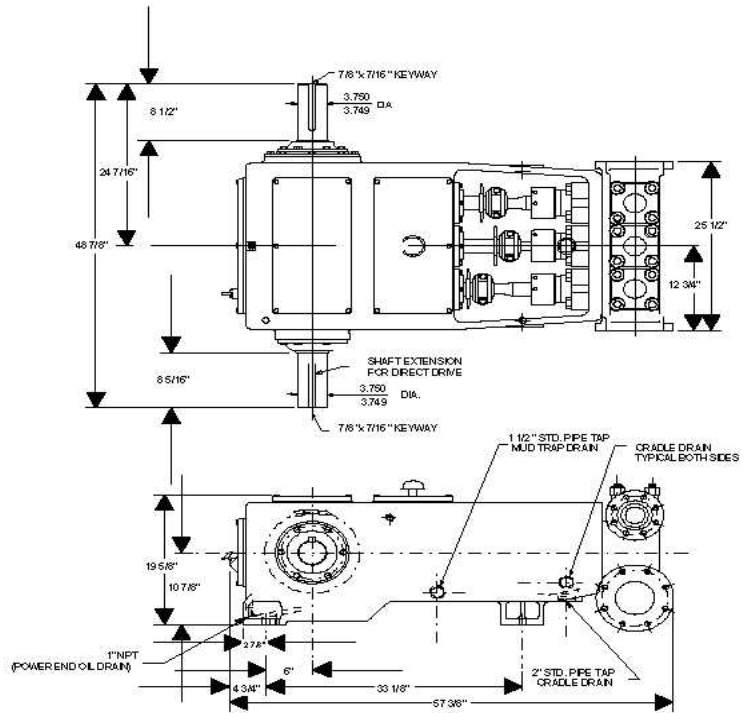

Oilmaster®

100T

Triplex Plunger Pump

Specifications:

Stroke Length: in (mm)	4	(101.6)
Rated power at 500 RPM: hp (kw)	100	(75)
Rated Plunger Load: lbs (Kg)	6595	(2991)
Maximum discharge working pressure:psi (bar)		
"L" Series	1659	(114)
"M" Series	3180	(219)
"H" Series	5000	(345)
Oil Capacity: gallons (liters)		
Crankcase	5.5	(20.8)
Gear unit	3	(11.4)
Weight: lbs (kg)		
Pump only	2300	(1043)

Optional Accessories:

- Bolt-on gear reducer
- Packing lubrication
- Positive crankcase lubrication

	Plgr. Dia. (in.)	Plgr. Area (in²)	BPD per RPM	Max Pres. psi	150 RPM		200 RPM		250 RPM		300 RPM		350 RPM		400 RPM		450 RPM		
					GPM	BPD	GPM	BPD	GPM	BPD	GPM	BPD	GPM	BPD	GPM	BPD	GPM	BPD	
100T-L	3 3/8	8.946	0.465	15.93	737	70	2390	93	3187	116	3983	139	4780	163	5577	186	6374	209	7170
	3	7.069	0.367	12.59	933	55	1888	73	2518	92	3147	110	3777	129	4406	147	5036	165	5665
	2 3/4	5.940	0.309	10.58	1110	46	1587	62	2116	77	2645	93	3174	108	3703	123	4232	139	4760
	2 1/2	4.909	0.255	8.74	1344	38	1311	51	1749	64	2186	77	2623	89	3060	102	3497	115	3934
	2 1/4	3.976	0.207	7.08	1659	31	1062	41	1416	52	1770	62	2125	72	2479	83	2833	93	3187
100T-M	2 1/8	3.547	0.184	6.32	1860	28	948	37	1263	46	1579	55	1895	64	2211	74	2527	83	2843
	2	3.142	0.163	5.60	2099	24	839	33	1119	41	1399	49	1679	57	1958	65	2238	73	2518
	1 7/8	2.761	0.143	4.92	2388	22	738	29	984	36	1229	43	1475	50	1721	57	1967	65	2213
	1 3/4	2.405	0.125	4.28	2742	19	643	25	857	31	1071	37	1285	44	1499	50	1714	56	1928
	1 5/8	2.074	0.108	3.69	3180	16	554	22	739	27	923	32	1108	38	1293	43	1478	48	1662
100T-H	1 3/4	2.405	0.125	4.28	2742	19	643	25	857	31	1071	37	1285	44	1499	50	1714	56	1928
	1 5/8	2.074	0.108	3.69	3180	16	554	22	739	27	923	32	1108	38	1293	43	1478	48	1662
	1 1/2	1.767	0.092	3.15	3732	14	472	18	629	23	787	28	944	32	1102	37	1259	41	1416
	1 3/8	1.485	0.077	2.64	4441	12	397	15	529	19	661	23	793	27	926	31	1058	35	1190
	1 1/4	1.227	0.064	2.19	5000	9.6	328	13	437	16	546	19	656	22	765	26	874	29	984

Head Office:
6120 Davies Road
Edmonton, AB
T6E 4M9

Phone: (780) 485-2010 • Toll Free: (866) 707-7867
Fax: (780) 485-1938
• Calgary • Drayton Valley • Lethbridge
www.rotatingright.com