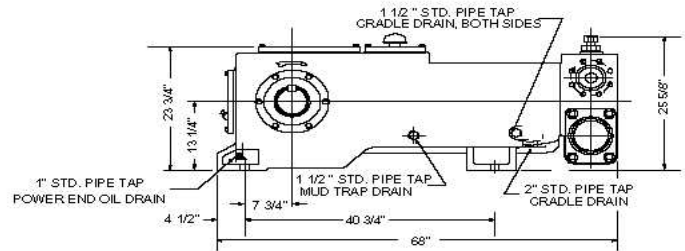

Oilmaster®

300Q

Quintuplex Plunger Pump

Specifications:

Stroke Length: in (mm)	5	(127.0)
Rated power at 500 RPM: hp (kw)	300	(224)
Rated Plunger Load: lbs (Kg)	10700	(4853)
Maximum discharge working pressure:psi (bar)		
"L" Series	1514	(104)
"M" Series	3017	(208)
"H" Series	5000	(345)
Oil Capacity: gallons (liters)		
Crankcase	12	(45.4)
Gear unit (max)	6.5	(24.6)
Weight: lbs (kg)		
Pump only	7000	(3175)

Optional Accessories:

- Bolt-on gear reducer
- Packing lubrication
- Positive crankcase lubrication

	Plgr. Dia. (in.)	Plgr. Area (in²)	GPR	BPD per RPM	Max Pres. psi	100 RPM*		150 RPM*		200 RPM		250 RPM		300 RPM		350 RPM		400 RPM	
						GPM	BPD	GPM	BPD	GPM	BPD	GPM	BPD	GPM	BPD	GPM	BPD	GPM	BPD
300Q-L	4	12.57	1.36	46.63	851	136	4663	204	6994	272	9326	340	11657	408	13989	476	16320	---	---
	3 3/4	11.04	1.195	40.98	969	120	4098	179	6147	239	8196	299	10246	359	12295	418	14344	478	16393
	3 1/2	9.621	1.041	35.70	1112	104	3570	156	5355	208	7140	260	8925	312	10710	364	12495	417	14280
	3 1/4	8.296	0.898	30.78	1290	90	3078	135	4617	180	6156	224	7696	269	9235	314	10774	359	12313
	3	7.069	0.765	26.23	1514	77	2623	115	3934	153	5246	191	6557	230	7869	268	9180	306	10491
300Q-M	2 3/4	5.940	0.643	22.04	1801	64	2204	96	3306	129	4408	161	5510	193	6612	225	7714	257	8816
	2 5/8	5.412	0.586	20.08	1977	59	2008	88	3012	117	4016	146	5020	176	6024	205	7028	234	8033
	2 3/8	4.430	0.479	16.44	2415	48	1644	72	2466	96	3288	120	4110	144	4932	168	5753	192	6575
	2 1/4	3.976	0.43	14.75	2691	43	1475	65	2213	86	2951	108	3688	129	4426	151	5164	172	5901
	2 1/8	3.547	0.384	13.16	3017	38	1316	58	1974	77	2632	96	3290	115	3948	134	4606	154	5264
300Q-H	2	3.142	0.34	11.66	3406	34	1166	51	1749	68	2331	85	2914	102	3497	119	4080	136	4663
	1 7/8	2.761	0.299	10.25	3875	30	1025	45	1537	60	2049	75	2561	90	3074	105	3586	120	4098
	1 3/4	2.405	0.26	8.93	4449	26	893	39	1339	52	1785	65	2231	78	2678	91	3124	104	3570
	1 5/8	2.074	0.224	7.70	5000	22	770	34	1154	45	1539	56	1924	67	2309	79	2693	90	3078
	1 1/2	1.767	0.191	6.56	5000	19	656	29	984	38	1311	48	1639	57	1967	67	2295	77	2623

Head Office:
6120 Davies Road
Edmonton, AB
T6E 4M9

Phone: (780) 485-2010 • Toll Free: (866) 707-7867
Fax: (780) 485-1938
• Calgary • Drayton Valley • Lethbridge
www.rotatingright.com