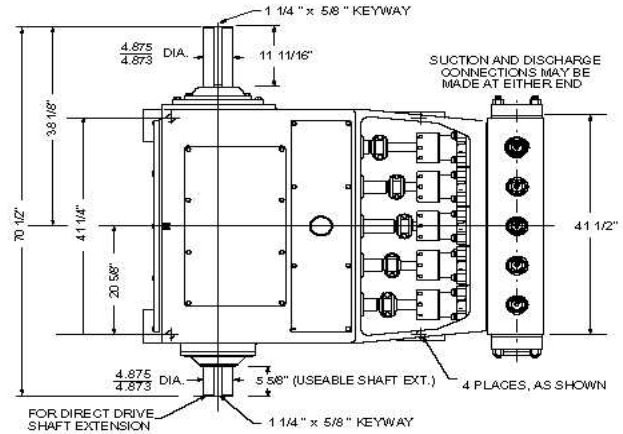

Oilmaster®

300Q

Quintuplex Plunger Pump

Specifications:

Stroke Length: in (mm)	5	(127.0)
Rated power at 500 RPM: hp (kw)	300	(224)
Rated Plunger Load: lbs (Kg)	10700	(4853)
Maximum discharge working pressure:psi (bar)		
"L" Series	1514	(104)
"M" Series	3017	(208)
"H" Series	5000	(345)
Oil Capacity: gallons (liters)		
Crankcase	12	(45.4)
Gear unit (max)	6.5	(24.6)
Weight: lbs (kg)		
Pump only	7000	(3175)

Optional Accessories:

- Bolt-on gear reducer
- Packing lubrication
- Positive crankcase lubrication

	Plgr. Dia. (in.)	Plgr. Area (in²)	GPR	BPD per RPM	Max Pres. psi	100 RPM*		150 RPM*		200 RPM		250 RPM		300 RPM		350 RPM		400 RPM	
						GPM	BPD	GPM	BPD	GPM	BPD	GPM	BPD	GPM	BPD	GPM	BPD	GPM	BPD
300Q-L	4	12.57	1.36	46.63	851	136	4663	204	6994	272	9326	340	11657	408	13989	476	16320	---	---
	3 3/4	11.04	1.195	40.98	969	120	4098	179	6147	239	8196	299	10246	359	12295	418	14344	478	16393
	3 1/2	9.621	1.041	35.70	1112	104	3570	156	5355	208	7140	260	8925	312	10710	364	12495	417	14280
	3 1/4	8.296	0.898	30.78	1290	90	3078	135	4617	180	6156	224	7696	269	9235	314	10774	359	12313
	3	7.069	0.765	26.23	1514	77	2623	115	3934	153	5246	191	6557	230	7869	268	9180	306	10491
300Q-M	2 3/4	5.940	0.643	22.04	1801	64	2204	96	3306	129	4408	161	5510	193	6612	225	7714	257	8816
	2 5/8	5.412	0.586	20.08	1977	59	2008	88	3012	117	4016	146	5020	176	6024	205	7028	234	8033
	2 3/8	4.430	0.479	16.44	2415	48	1644	72	2466	96	3288	120	4110	144	4932	168	5753	192	6575
	2 1/4	3.976	0.43	14.75	2691	43	1475	65	2213	86	2951	108	3688	129	4426	151	5164	172	5901
	2 1/8	3.547	0.384	13.16	3017	38	1316	58	1974	77	2632	96	3290	115	3948	134	4606	154	5264
300Q-H	2	3.142	0.34	11.66	3406	34	1166	51	1749	68	2331	85	2914	102	3497	119	4080	136	4663
	1 7/8	2.761	0.299	10.25	3875	30	1025	45	1537	60	2049	75	2561	90	3074	105	3586	120	4098
	1 3/4	2.405	0.26	8.93	4449	26	893	39	1339	52	1785	65	2231	78	2678	91	3124	104	3570
	1 5/8	2.074	0.224	7.70	5000	22	770	34	1154	45	1539	56	1924	67	2309	79	2693	90	3078
	1 1/2	1.767	0.191	6.56	5000	19	656	29	984	38	1311	48	1639	57	1967	67	2295	77	2623

Head Office:
6120 Davies Road
Edmonton, AB
T6E 4M9

Phone: (780) 485-2010 • Toll Free: (866) 707-7867
Fax: (780) 485-1938
• Calgary • Drayton Valley • Lethbridge
www.rotatingright.com